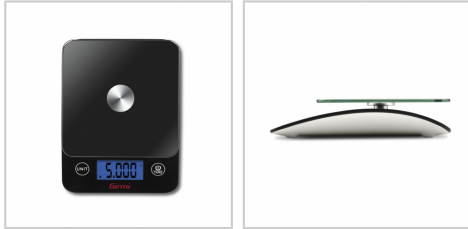

PS25 KITCHEN SCALE

DESCRIPTION

Our digital kitchen scale PS25 can quickly and accurately measure any food, ingredient and spice with a capacity up to 5 kilograms with an accuracy of 1 gram. The bright, backlit display shows weight in real time as ingredients are added to the platform. It is quick and easy to manually calibrate weights and tares. The scale also features an automatic display shutdown function to preserve battery life.

TECHNICAL FEATURES

- | | |
|---|---|
| ✓ LCD Display 62 x 28mm | ✓ Backlit Display |
| ✓ Division 1 gr / max 5 Kg (0.1oz / 11lb) | ✓ Auto shut-off and "TARE" function |
| ✓ Power supply: 3xAAA, 1.5V | ✓ Dim.: (L x H x D): 15.5 x 4.5 x 20.5 cm |
| ✓ Weight: 470g | |